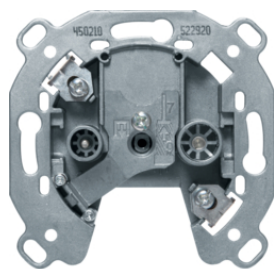

4582

IP20

WiFi Access point

Description	Pack qty.	Art No.
UP-WLAN Accesspoint	1	4582
UP-WLAN Accesspoint PoE	1	4583

146809

Centre plate for FCC outlets

Description	Pack qty.	Art No.
C/plate for FCC connector box	10	146809
C.PL.UAE SOCK.2G WHITE	10	146902

142709

Centre plate for 3 MINI-COM modules

Description	Pack qty.	Art No.
CENTRE PLATE PW	10	142709

1984

Mini-Jack, 8 pole RJ45

Description	Pack qty.	Art No.
Mini Jack, 8-Pole RJ45, Cat.5e shielded	1	1984

Supporting plate for modular jacks

Description	Pack qty.	Art No.
Supporting Plate with Red Mount 1-gang	10	454001
Supporting Plate with White Mount 1-gang	10	454002
Supporting Plate with Green Mount 1-gang	10	454004
Supporting Plate with Red Mount 2-gang	10	454101
Supporting plate with green reception 2g	10	454104
Supporting Plate with White Mount 2-gang	10	454105
Supporting Plate with Brown Mount 2-gang	10	454107
Supporting Plate with Orange Mount 2gang	10	454109
Reichle & De-Massari Double Mod, White	10	14611909
Central Plate 2Gang for AMP Jacks, White	10	14631909
Reichle & De-Massari Single Mod, White	10	14721909

454001

Supporting plate for fibre-optic couplings

Description	Pack qty.	Art No.
Central Plate Fibre Optic Duplex, White	10	14801909
Central Plate 2Gang Fibre Optic, White	10	14921909

14801909

450210

Antenna outlets