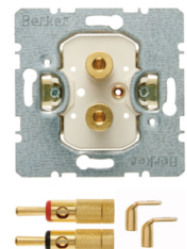

Description	Pack qty.	Art No.
CENTRE PLATE WHIT	10	141202
CENTRE PLATE PW	10	141209

141202

Audio - Chinch module

Description	Pack qty.	Art No.
Cinch Module Set Audio Polar White/Red	1	1989

1989

Audio - insert miniature connector

Description	Pack qty.	Art No.
Compact light switch enhanced 16A	1	4505

4505

Stereo loudspeaker socket outlet

Description	Pack qty.	Art No.
Loudspeaker socket outlet High End	10	450502
Loudspeaker connect. box, com-tech, pw	10	457209
Stereo loudspeaker connect. box, ant.	10	457305
Stereo loudspeaker connect. box, pw	10	457309

450502

Video - Cinch module

Description	Pack qty.	Art No.
Cinch Module Video Polar White/Yellow	1	1992

1992

Video - S-module

Description	Pack qty.	Art No.
S-Video Module Polar White/Black	1	1993

1993

Video - VGA module

Centre plate for circular plug-in connector

Description	Pack qty.	Art No.
Central Plate with 18.8mm Hole, White	10	14311909
Central Plate with 22.5mm Hole, White	10	14321909

14311909