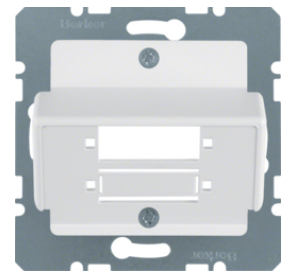

Supporting plate for modular jacks

Description	Pack qty.	Art No.
Supporting Plate with Red Mount 1-gang	10	454001
Supporting Plate with White Mount 1-gang	10	454002
Supporting Plate with Green Mount 1-gang	10	454004
Supporting Plate with Red Mount 2-gang	10	454101
Supporting plate with green reception 2g	10	454104
Supporting Plate with White Mount 2-gang	10	454105
Supporting Plate with Brown Mount 2-gang	10	454107
Supporting Plate with Orange Mount 2gang	10	454109
Reichle & De-Massari Double Mod, White	10	14611909
Central Plate 2Gang for AMP Jacks, White	10	14631909
Reichle & De-Massari Single Mod, White	10	14721909

Supporting plate for fibre-optic couplings

Description	Pack qty.	Art No.
Central Plate Fibre Optic Duplex, White	10	14801909
Central Plate 2Gang Fibre Optic, White	10	14921909

14801909