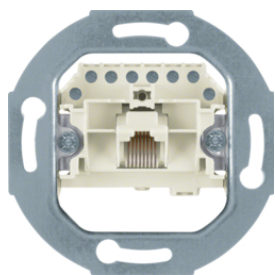

Berker - Communication & multimedia

	Page
Data communication	3
Antenna	5
Multimedia	6
multimedia outlets	8
cable outlet	9
Supplymentary product	10

4538

FCC outlets

Description	Pack qty.	Art No.
FCC connector box 8pole inserts white	10	4538
FCC connector box 8/8pole inserts white	10	4539
FCC connector box 8(4)pole inserts	10	4568
FCC SOCKET 8POLE	10	4586
FCC SOCKET 8/8POLE	10	4587
UAE-STECKDOSE 8/8-POLIG GESCHIRMT	1	4588
UAE-STD 8P GST, Kat.6 / Class E	10	455401
UAE-STD 8/8P GST, Kat.6/ Class E	10	455501

4582

IP20

WiFi Access point

Description	Pack qty.	Art No.
UP-WLAN Accesspoint	1	4582
UP-WLAN Accesspoint PoE	1	4583

146809

Centre plate for FCC outlets

Description	Pack qty.	Art No.
C/plate for FCC connector box	10	146809
C.PL.UAE SOCK.2G WHITE	10	146902

142709

Centre plate for 3 MINI-COM modules

Description	Pack qty.	Art No.
CENTRE PLATE PW	10	142709

1984

Mini-Jack, 8 pole RJ45

Description	Pack qty.	Art No.
Mini Jack, 8-Pole RJ45, Cat.5e shielded	1	1984

Supporting plate for modular jacks

Centre plate for circular plug-in connector

Description	Pack qty.	Art No.
Central Plate with 18.8mm Hole, White	10	14311909
Central Plate with 22.5mm Hole, White	10	14321909

14311909