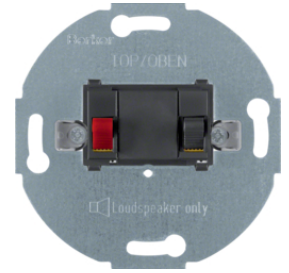

Description	Pack qty.	Art No.
Compact light switch enhanced 16A	1	4505

4505

Stereo loudspeaker socket outlet

Description	Pack qty.	Art No.
Loudspeaker socket outlet High End	10	450502
Loudspeaker connect. box, com-tech, pw	10	457209
Stereo loudspeaker connect. box, ant.	10	457305
Stereo loudspeaker connect. box, pw	10	457309

450502

Video - Cinch module

Description	Pack qty.	Art No.
Cinch Module Video Polar White/Yellow	1	1992

1992

Video - S-module

Description	Pack qty.	Art No.
S-Video Module Polar White/Black	1	1993

1993

Video - VGA module

Description	Pack qty.	Art No.
VGA Module Polar White/Black	1	1994

1994

audio outlets

Description	Pack qty.	Art No.
Loudspeaker connect. box, com-tech, ant.	10	457205

457205

4468

cable outlet insert

Description	Pack qty.	Art No.
CABLE OUTLET INSERT	10	4468
TEL.SOCKET F.CABLE OUTLET	10	4470

Centre plate for circular plug-in connector

Description	Pack qty.	Art No.
Central Plate with 18.8mm Hole, White	10	14311909
Central Plate with 22.5mm Hole, White	10	14321909

14311909