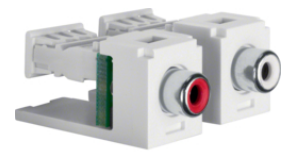

4582

IP20

WiFi Access point

Description	Pack qty.	Art No.
UP-WLAN Accesspoint	1	4582
UP-WLAN Accesspoint PoE	1	4583

146809

Centre plate for FCC outlets

Description	Pack qty.	Art No.
C/plate for FCC connector box	10	146809
C.PL.UAE SOCK.2G WHITE	10	146902

Description	Pack qty.	Art No.
CENTRE PLATE WHIT	10	141202
CENTRE PLATE PW	10	141209

141202

Audio - Chinch module

Description	Pack qty.	Art No.
Cinch Module Set Audio Polar White/Red	1	1989

1989

Audio - insert miniature connector

Description	Pack qty.	Art No.
Compact light switch enhanced 16A	1	4505

4505

Stereo loudspeaker socket outlet

Description	Pack qty.	Art No.
Loudspeaker socket outlet High End	10	450502
Loudspeaker connect. box, com-tech, pw	10	457209
Stereo loudspeaker connect. box, ant.	10	457305
Stereo loudspeaker connect. box, pw	10	457309