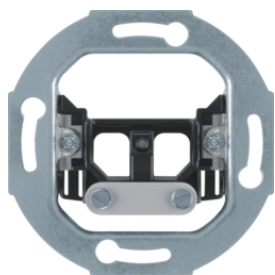

Description	Pack qty.	Art No.
VGA Module Polar White/Black	1	1994

1994

audio outlets

Description	Pack qty.	Art No.
Loudspeaker connect. box, com-tech, ant.	10	457205

457205

4468

cable outlet insert

Description	Pack qty.	Art No.
CABLE OUTLET INSERT	10	4468
TEL.SOCKET F.CABLE OUTLET	10	4470

Centre plate for circular plug-in connector

Description	Pack qty.	Art No.
Central Plate with 18.8mm Hole, White	10	14311909
Central Plate with 22.5mm Hole, White	10	14321909

14311909