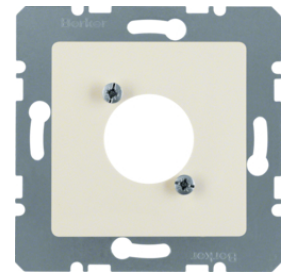

4582

IP20

WiFi Access point

Description	Pack qty.	Art No.
UP-WLAN Accesspoint	1	4582
UP-WLAN Accesspoint PoE	1	4583

146809

Centre plate for FCC outlets

Description	Pack qty.	Art No.
C/plate for FCC connector box	10	146809
C.PL.UAE SOCK.2G WHITE	10	146902

148409

Centre plate for antenna outlets

Description	Pack qty.	Art No.
CENT.PL.2XSAT CT PW	10	148409
CENTRE PLATE FLUSH BROWN	10	148601
CENTRE PLATE FLUSH WHITE	10	148602
CENTRE PLATE FLUSH PW	10	148609

Audio - centre plate external outlets

Description	Pack qty.	Art No.
CENTRE PLATE WHIT	10	141202
CENTRE PLATE PW	10	141209

141202

Audio - Chinch module

Description	Pack qty.	Art No.
Cinch Module Set Audio Polar White/Red	1	1989

1989

Audio - insert miniature connector

Centre plate for circular plug-in connector

Description	Pack qty.	Art No.
Central Plate with 18.8mm Hole, White	10	14311909
Central Plate with 22.5mm Hole, White	10	14321909

14311909