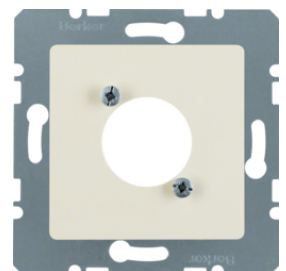

with TAE output

Description	Pack qty.	Art No.
C.PL.COMM.TECH.WHITE	10	145802
C.PL.COMM.TECH.POLAR WHIT	10	145809

145802

for FCC (RJ45) outlets

Description	Pack qty.	Art No.
C.PL.UAE SOCK.1G WHITE	10	146802
C/plate for FCC connector box	10	146809
C.PL.UAE SOCK.2G WHITE	10	146902
C.PL.UAE SOCK.2G PW	10	146909

146802

for aerial socket outlet

Description	Pack qty.	Art No.
CENT.PL.2XSAT WHITE	10	148402
CENT.PL.2XSAT CT PW	10	148409
CENTR.PL.ANT.SOCK.WHITE	10	148302
CENTR.PL.ANT.SOCK.PW	10	148309

148402

for loudspeaker outlet & XLR plug D-serie

Description	Pack qty.	Art No.
CENTRE PLATE WHIT	10	141202
CENTRE PLATE PW	10	141209

141202

for hotelcard switch

Description	Pack qty.	Art No.
KEY CARD SWITCH ARSYS BRW	10	16410001

16410001

147402

for Ackermann inserts

Description	Pack qty.	Art No.
CENTRE PLATE WHITE	10	147402
CENTRE PLATE POLAR WHITE	10	147409
CENTRE PLATE STAINL	10	147404

140302

for double pole socket

Description	Pack qty.	Art No.
CENTRE PLATE WHIT	10	140302
CENTRE PLATE PW	10	140309