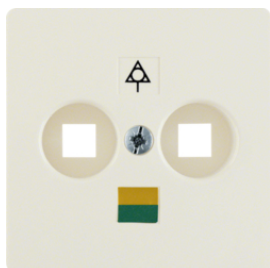

with TAE output

Description	Pack qty.	Art No.
C.PL.COMM.TECH.WHITE	10	145802
C.PL.COMM.TECH.POLAR WHIT	10	145809

145802

for FCC (RJ45) outlets

Description	Pack qty.	Art No.
C.PL.UAE SOCK.1G WHITE	10	146802
C/plate for FCC connector box	10	146809
C.PL.UAE SOCK.2G WHITE	10	146902
C.PL.UAE SOCK.2G PW	10	146909

Description	Pack qty.	Art No.
CENTRE PLATE WHIT	10	141202
CENTRE PLATE PW	10	141209

141202

for hotelcard switch

Description	Pack qty.	Art No.
KEY CARD SWITCH ARSYS BRW	10	16410001

16410001

147402

for Ackermann inserts

Description	Pack qty.	Art No.
CENTRE PLATE WHITE	10	147402
CENTRE PLATE POLAR WHITE	10	147409
CENTRE PLATE STAINL	10	147404

140302

for double pole socket

Description	Pack qty.	Art No.
CENTRE PLATE WHIT	10	140302
CENTRE PLATE PW	10	140309