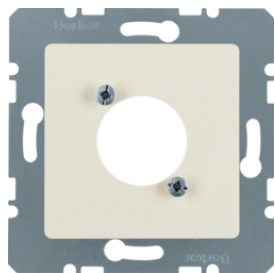

**range independent**

	<b>Page</b>
Centre plates	3
inserts	4
mounting plate	5
Loudspeaker	6
Floodlights	7

141202

## centre plate external Audio outlets

Description	Pack qty.	Art No.
CENTRE PLATE WHIT	10	<b>141202</b>
CENTRE PLATE PW	10	<b>141209</b>

**Accessories**

Description	Pack qty.	Art No.
CLAW EXTENSION	50	<b>1913</b>
KRALLE	1	<b>1914</b>

1913

**mounting plate**

Description	Pack qty.	Art No.
ASSEMBLY PLATE, BLANK	10	<b>111100</b>
ASSEMBLY PLATE SUBMIN.25P	10	<b>111101</b>
ASSEMBLY PL.F.SLEEVE XLR	10	<b>111105</b>
ASSEMBLY PL.F. FCC 6POLE	10	<b>111116</b>
ASSEMBLY PLATE F. 2 X FCC	10	<b>111218</b>
MOUNTING PLATE 2GANG BLAC	10	<b>111221</b>