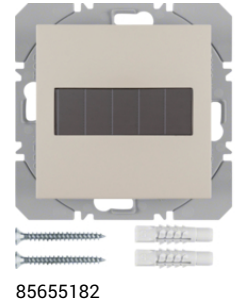

Quicklink radio wall transmitter, 1-gang, solar

Description	Pack qty.	Art No.
HBNet FW 1k SOLAR S.1/B.X WEIß GLÄ	1	85655182
HBNet FW 1k SOLAR S.1/B.X ALU MATT	1	85655183
HBNet FW 1k SOLAR S.1/B.X ANTH MATT	1	85655185
HBNet FW 1k SOLAR S.1/B.X P-W MATT	1	85655188
HBNet FW 1k SOLAR S.1/B.X P-W GLÄ	1	85655189