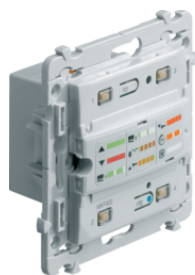

WKT422

kallysta input/output mechanisms for shutters and blinds

Description	Pack qty.	Art No.
Mechanism RF shutter 3 wires + memo	1	WKT422