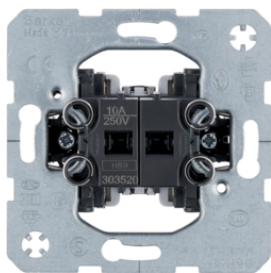

Berker - Blind/shutter controls

303520

Switch insert (1 pole)

Description	Pack qty.	Art No.
Rockers switch for shutters inserts	10	303520

382120

Key switch

Description	Pack qty.	Art No.
KEY SWITCH FLUSH-MOUNT.	10	382120
KEY SWITCH FLUSH-MOUNTING	10	383120
KEY SWITCH FLUSH MOUNTING	10	383620
KEY SWITCH CH.OV.FLUSH	10	385620

1861

Accessories

Description	Pack qty.	Art No.
ARRESTING DISC	10	1861