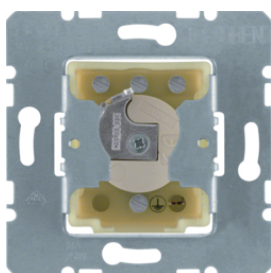

Berker - Blind/shutter controls

303520

Switch insert (1 pole)

Description	Pack qty.	Art No.
Rockers switch for shutters inserts	10	303520

382120

Key switch

Description	Pack qty.	Art No.
KEY SWITCH FLUSH-MOUNT.	10	382120
KEY SWITCH FLUSH-MOUNTING	10	383120
KEY SWITCH FLUSH MOUNTING	10	383620
KEY SWITCH CH.OV.FLUSH	10	385620

1861

Accessories

Description	Pack qty.	Art No.
ARRESTING DISC	10	1861