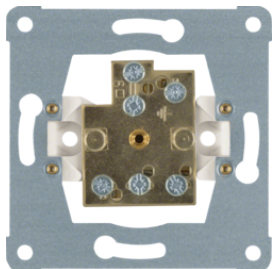

Berker connecting systems

	Page
Electric range connection	3
Plug-in	4
sockets	5

447709

polar white, flush mounted

Description	Pack qty.	Art No.
Range connection box flush-mounted	5	447709

3 pole plug-in

Description	Pack qty.	Art No.
CEE WINKELSTECKER 3POL 16A	10	578101
CEE WINKELSTECKER 3POL 32A	10	578301

578101

IP44

5 pole plug-in

Description	Pack qty.	Art No.
CEE WINKELSTECKER 5POL 16A	10	578001
CEE WINKELSTECKER 5POL 32A	10	578201

578001

IP44

SCHUKO Angle plug

Description	Pack qty.	Art No.
SCHUKO-PLUG WHITE	20	4606

558101

IP44

5 pole socket outlet

Description	Pack qty.	Art No.
CEE STD AP 5POL 16A M KLD	5	558001
CEE STD AP 5POL 32A M KLD	5	558201
CEE STD UP 5POL 16A M KLD	5	568001
CEE STD UP 5POL 32A M KLD	5	568201
CEE STD EB 5POL 32A M KLD	5	568301
CEE sock. outl. 5pole EB 16A , pw	5	578501

558001

IP44

double pole socket outlet

Description	Pack qty.	Art No.
DP SOCKET POTENTIAL EQUAL	10	1061

1061

socket for floating output

Description	Pack qty.	Art No.
PLUG-IN SLEEVE	1	4604

4604