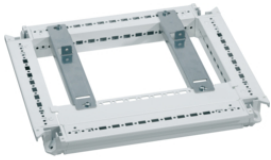

# quadro+

quadro+ evo enclosures are robust and aesthetic. Thanks to assembly and association flexibility, quadro+ evo makes it possible to carry out made to measure distribution boards up to 1600 A and where the need for space is important.

Available volume is maximum and accessibility to the enclosure is possible from all the sides.

quadro+ evo accepts all the systems of energy distribution up to 1600 A from the quadro equipment system.

	<b>Page</b>
quadro+	3
Accessories for quadro+	8