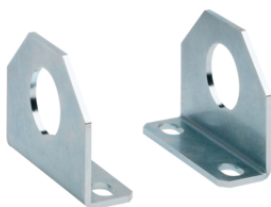

Single lifting bracket

Description	Pack qty.	Art No.
Lifting ring, Univers, 4 pieces	1	FZ767

FZ767

Double lifting bracket

Description	Pack qty.	Art No.
Transport lug, quadro	2	FZ760E

FZ760E

Back to back association kit

Description	Pack qty.	Art No.
Depth coupling kit, quadro	1	FN954E