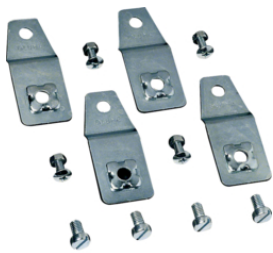

FL151A

**Plinths**

Description	Pack qty.	Art No.
Plinth, Orion.Plus, H150 500x200 mm	1	<b>FL957A</b>
Plinth, Orion.Plus, H150 500x250 mm	1	<b>FL958A</b>
Plinth, Orion.Plus, H150 600x250 mm	1	<b>FL959A</b>
Plinth, Orion.Plus, H150 600x300 mm	1	<b>FL960A</b>
Plinth, Orion.Plus, H150 800x250 mm	1	<b>FL961A</b>
Plinth, Orion.Plus, H150 800x300 mm	1	<b>FL962A</b>

FL957A

**Locks**

Description	Pack qty.	Art No.
Triangular lock + handle, Orion.Plus	10	<b>FL96Z</b>
Square key inserts, Orion.Plus, 8 mm	1	<b>FL80Z</b>
Pair leave inserts, Orion.Plus, 3 mm	1	<b>FL95Z</b>
Square key inserts, Orion.Plus, 6 mm	1	<b>FL82Z</b>
Pair triangle insert, Orion.Plus, 8 mm	1	<b>FL93Z</b>

FL96Z

**Wall fixing brackets**

Description	Pack qty.	Art No.
Wall steel fixing brackets, Orion.Plus	1	<b>FL85Z</b>

FL85Z

**Earthing kit**

Description	Pack qty.	Art No.
Ground wire kit, Orion.Plus	1	<b>FL874A</b>