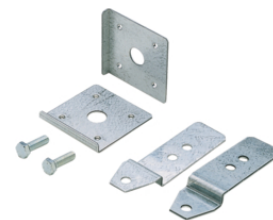

Accessories for fixing and transport

Description	Pack qty.	Art No.
Couple wall mounting brackets, Quadro5	1	FM640