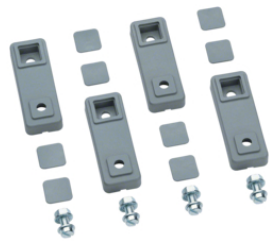

### Cylindrical barrel

Description	Pack qty.	Art No.
Triangular insert lock, Orion.Plus, 8mm	5	<b>FL74Z</b>
Leave lock insert, Orion.Plus, 3 mm	5	<b>FL75Z</b>
Insert lock, Orion.Plus, 8x8 mm	5	<b>FL76Z</b>
Insert lock, Orion.Plus, 6x6 mm	5	<b>FL77Z</b>

FL75Z

**Set of M6 nuts**

Description	Pack qty.	Art No.
Nuts set, Orion.Plus, 100 pieces	1	<b>FZ801</b>

FZ801

**Watertight handle**

Description	Pack qty.	Art No.
Rotary waterproof handle, Quadro5, IP54	5	<b>FZ680</b>

FZ680

**Wall fixing brackets**

Description	Pack qty.	Art No.
Wall ins. fixing brackets, Orion.Plus	1	<b>FL863Z</b>

FL863Z

**Locks**

Description	Pack qty.	Art No.
Triangular lock + handle, Orion.Plus	10	<b>FL96Z</b>
Triangular key, Orion.Plus, RAL7046	10	<b>FL99Z</b>
Square key inserts, Orion.Plus, 8 mm	1	<b>FL81Z</b>
Pair triangle insert, Orion.Plus, 8 mm	1	<b>FL94Z</b>
Pair leave inserts, Orion.Plus, 3 mm	1	<b>FL97Z</b>
Pair inserts for key, Orion.Plus	1	<b>FL98Z</b>