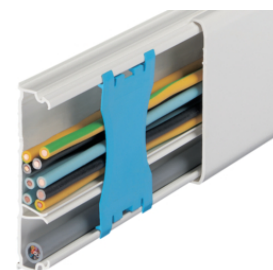

ATA630599010

tehalit.ateha 13 x 52

Description	Pack qty.	Art No.
Trunking 12x50, L=2,0m, pure white	48	ATA125009010
Trunking 12x50, L=2,0m, brown	48	ATA125008014
External corner, ATEHA, 12x50, pure white	1	ATA125039010
External corner, ATEHA, 12x50, brown	1	ATA125038014
Internal corner, ATEHA, 12x50, pure white	1	ATA125049010
Flat corner, ATEHA, 12x50, pure white	1	ATA125059010
End cap, ATEHA, 12x50, pure white	1	ATA125069010
Cover sleeve, ATEHA, 12x50, pure white	1	ATA125079010
Cover sleeve, ATEHA, 12x50, brown	1	ATA125078014
T piece, ATEHA, 12x50, pure white	1	ATA125089010
T piece, ATEHA, 12x50, brown	1	ATA125088014
Socket plinth OTEO, ATEHA, 12x50, pw	1	ATA125199010
Socket plinth OTEO, ATEHA, 12x50, brown	1	ATA125198014
Socket plinth 2-gang OTEO, ATEHA, 12x50, pw	1	ATA125499010
Socket plinth PROFIL, ATEHA, 12x50 pw	1	ATA125299010
Socket plinth PROFIL, ATEHA, 12x50, brown	1	ATA125298014
Socket plinth ALREA for ATA 12x50, pw	1	ATA125399010

ATA125009010

tehalit.ateha 13 x 52, 1 separator

Description	Pack qty.	Art No.
Trunking 12x50, L=2,0m, pure white	48	ATA125019010
External corner, ATEHA, 12x50, pure white	1	ATA125039010
External corner, ATEHA, 12x50, brown	1	ATA125038014
Internal corner, ATEHA, 12x50, pure white	1	ATA125049010
Flat corner, ATEHA, 12x50, pure white	1	ATA125059010
End cap, ATEHA, 12x50, pure white	1	ATA125069010
Cover sleeve, ATEHA, 12x50, pure white	1	ATA125079010
Cover sleeve, ATEHA, 12x50, brown	1	ATA125078014
T piece, ATEHA, 12x50, pure white	1	ATA125089010
T piece, ATEHA, 12x50, brown	1	ATA125088014
Socket plinth OTEO, ATEHA, 12x50, pw	1	ATA125199010
Socket plinth OTEO, ATEHA, 12x50, brown	1	ATA125198014
Socket plinth 2-gang OTEO, ATEHA, 12x50, pw	1	ATA125499010
Socket plinth PROFIL, ATEHA, 12x50 pw	1	ATA125299010
Socket plinth PROFIL, ATEHA, 12x50, brown	1	ATA125298014
Socket plinth ALREA for ATA 12x50, pw	1	ATA125399010