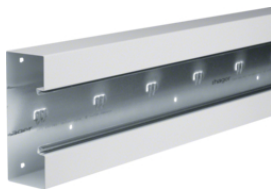

BRS6517019010

tehalit.BRS 65 x 170, 1 partition

Description	Pack qty.	Art No.
Trunking base, steel	8	BRS6517019010
cover 80mm, steel	32	BRS08029010
Internal corner, steel	1	BRS6517049010
Angle interieur	1	BRS651704H9010
External corner, steel	1	BRS6517039010
External corner	1	BRS651703H9010
Endcap, steel	1	BRS6517069010
Flatcorner, steel	1	BRS6517059010
Flatcorner	1	BRS651705H9010
Flange, steel	1	BRS65170W9010
Cover joints, steel	1	BRS6517079010