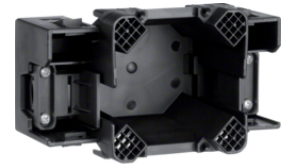

tehalit.BRP/BRAP/BRS CEE outlet box

Description	Pack qty.	Art No.
Outlet box CEE 32A front-mounted	1	G2745
frontplate kit outlet box CEE, pw	1	G33749010

G2745

tehalit.BRP/BRAP/BRS ecoline

Description	Pack qty.	Art No.
2-gang socket outlet box, BRSN, version F	10	G39999010
2-gang socket outlet box, BRSN, version F	10	G3999ROT
Frontplate, halogen-free, nat.anod.	1	G3501LAN
Frontplate modular halogen-free,	10	G3561LAN
Input connector, 3 poles	25	G4703
Output connector, 3 poles	25	G4713
Outlet box 1-g. Data f-mount domestic	1	G2870
Data socket 2g, cat6 UTP, 8/8 pin	1	G3155
Frontplate 2 x RJ45, 80mm, hfr, paint. alu	1	G3234LAN