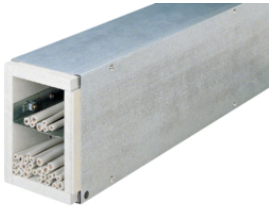

Fire resistant trunkings

	Page
tehalit.camelea fire resistant trunking	3
tehalit.camelea specific and on measure fire resistant trunking	5

FWK3500600VERZ

tehalit.camelea 88 x 100

Description	Pack qty.	Art No.
fire protect trunk FWK 30 50x60 1,5m ga	1	FWK3500600VERZ
Partition, FWK H50, galvanized	20	L6664VERZ
Partition, FWK H50, PVC	20	L6632
Internal corner, FWK 30/50060, galvanized	1	L6811VERZ
External corner, FWK 30/50060, galvanized	1	L6812VERZ
Flat corner, FWK 30/50060, galvanized	1	L6815VERZ
T piece, FWK 30/50060, galvanized	1	L6816VERZ
sliding collar, FWK 30/50060, galvanized	1	L6818VERZ
End cap, FWK 30/50060, galvanized	1	L6813VERZ
length adapter, FWK 30/50060, galvanized	1	L6810VERZ
adaption piece, FWK 30/50060	1	L6819

FWK3501100VERZ

tehalit.camelea 88 x 150

Description	Pack qty.	Art No.
fire protect trunk FWK 30 50x110 1,5m ga	1	FWK3501100VERZ
Partition, FWK H50, galvanized	20	L6664VERZ
Partition, FWK H50, PVC	20	L6632
Internal corner, FWK 30/50110, galvanized	1	L6821VERZ
External corner, FWK 30/50110, galvanized	1	L6822VERZ
Flat corner, FWK 30/50110, galvanized	1	L6825VERZ
T piece, FWK 30/50110, galvanized	1	L6826VERZ
sliding collar, FWK 30/50110, galvanized	1	L6828VERZ
adaption piece, FWK30/50110	1	L6829
End cap, FWK 30/50110, galvanized	1	L6823VERZ
length adapter, FWK 30/50110, galvanized	1	L6820VERZ
Cable retaining clip, FWK 50110	15	L5732VERZ