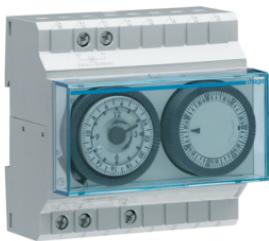

	Page
Analogue time switches	3
Digital time switches	5
Yearly time switches	6
Twilight switches	7
Accessories	9

EH111

Daily cycle - modular

Description	Pack qty.	Art No.
Time switch daily cycle with reserve	1	EH111
Time switch daily cycle, 230 V, 16A, 1S	1	EH010
Daily time switch with reserve 1M	1	EH011
Time switch daily cycle	1	EH110
Daily time switch without reserve 6/24V	1	EH110A
Time switch daily cycle 6/24V	1	EH111A
Daily time switch basic without RES 2 M	1	EH209
Daily time switch with clock hands 2M	1	EH210
Daily time switch with clock hand RES 2M	1	EH211

EH171

Weekly cycle - modular

Description	Pack qty.	Art No.
Weekly time switch with reserve	1	EH171
Weekly time switch with reserve 2M	1	EH271

IP20

EH191

Daily and weekly cycle - modular

Description	Pack qty.	Art No.
Time switch daily and weekly cycle 5M	1	EH191

IP20

EH171A

Daily cycle - 72 x 72 mm

Description	Pack qty.	Art No.
Time switch weekly cycle 6/24V	1	EH171A
Time switch 72X72 24H	1	EH710
Time switch 6/24V 24H without res	1	EH710A
Time switch 72X72 24H + reserve	1	EH711
Time switch 72X72 24H 1NO	1	EH712
Time switch 72X72 24H 48VDC 110/230VAC	1	EH715
Time switch 72X72 24H 48VDC 110/230VAC+R	1	EH716