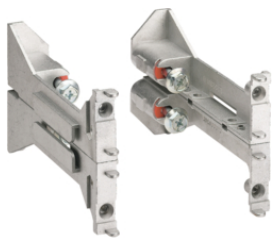

quadro4

The quadro4 boards and floor standing enclosures are designed for an easy assembling, using 3 basic elements: back plate, sides and top and base panels or top panel and plinth.

The vertical and horizontal combination of elements makes it possible to build "tailor made" enclosures for most requirements up to 630A.

FC342

Equipment kit with door

Description	Pack qty.	Art No.
Modular door, Quadro4, H150 W620 mm	1	FC350

FC350

Locks

Description	Pack qty.	Art No.
DOOR CATCH NO 1242E	1	FZ597
Lock, cylinder Nr.405, universIP43, Q4-5	1	FZ452
Lock, cylinder Nr.455, universIP43, Q4-5	1	FZ453
Door shield with handle, univers	1	FZ598N

FZ597A

Vertical connection kit

Description	Pack qty.	Art No.
Vertical connecting kit, Quadro4	1	FC230

FC230

Horizontal connection kits

Description	Pack qty.	Art No.
Horiz. Connect. kit, Quadro4, H450 mm	1	FC120
Horiz. Connect. kit, Quadro4, H600 mm	1	FC121
Horiz. Connect. kit, Quadro4, H750 mm	1	FC122
Horiz. Connect. kit, Quadro4, H900 mm	1	FC123
Horiz. Connect. kit, Quadro4, H1050 mm	1	FC124
Horiz. Connect. kit, Quadro4, H1200 mm	1	FC125
Horiz. Connect. kit, Quadro4, H1350 mm	1	FC126

FC120

Horizontal link bar

Description	Pack qty.	Art No.
Horizontal connecting rail, Quadro4	1	FC192
Horizontal connecting rail, Quadro4	1	FC193

FC193

Cable entry plate

Description	Pack qty.	Art No.
Cable entry plate, univers, flexible	5	FZ402
Cable entry plate, univers, w/o precut	5	FZ404