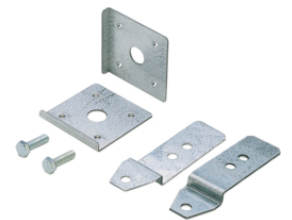

FC120

Horizontal link bar

Description	Pack qty.	Art No.
Horizontal connecting rail, Quadro4	1	FC192
Horizontal connecting rail, Quadro4	1	FC193

FC193

Cable entry plate

Description	Pack qty.	Art No.
Cable entry plate, univers, flexible	5	FZ402
Cable entry plate, univers, w/o precut	5	FZ404

FZ794

Rigid diagram holder

Description	Pack qty.	Art No.
Pocket Plan	1	FZ795

FZ795

Wall mounting lugs

Description	Pack qty.	Art No.
Couple wall mounting brackets, Quadro5	1	FM640

FM640

Painting kit