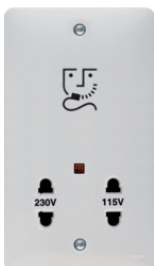

WMSO100

White moulded shaver socket

Description	Pack qty.	Art No.
115/230 VOLT SHAVER OUTLET	1	WMSO100

IP20