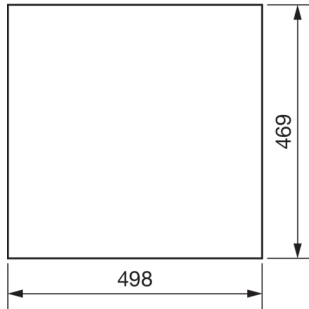

FZ004N

**Door, univers, left, f.encl. 500x1050mm**

Product Datasheet

**Architecture**

Intended door position left

**Configuration**

Version as door for disconnecting switch interlocking no

**Cover, door**

Material sheet steel

Type of surface treatment powder-coated

**Dimensions**

Depth of installed product 12 mm

Height of installed product 469 mm

Width of installed product 498 mm

**Equipment**

Number of rows 3

Quantity of section in width 2

**Standards**

European directive WEEE not concerned

**Safety**

Protection index IP IP54