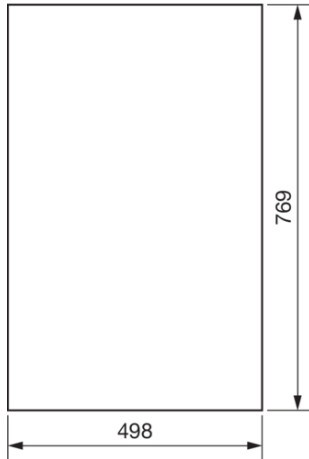

FZ012N

Door, univers, left, f.encl. 800x1050mm

Product Datasheet

Architecture

Intended door position left

Configuration

Version as door for disconnecting switch interlocking no

Cover, door

Material sheet steel

Type of surface treatment powder-coated

Dimensions

Depth of installed product 12 mm

Height of installed product 769 mm

Width of installed product 498 mm

Equipment

Number of rows 5

Quantity of section in width 2

Standards

European directive WEEE not concerned

Safety

Protection index IP IP54