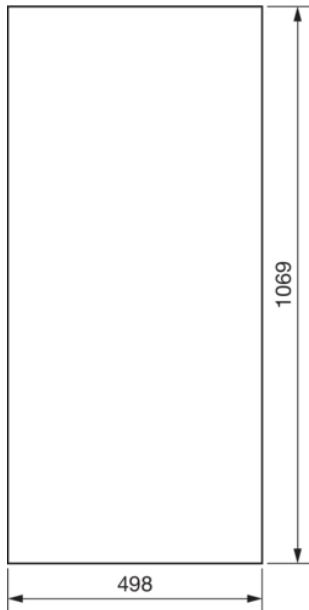

FZ024N

Door, univers, left, f.encl. 1100x1050mm

Product Datasheet

Architecture

Intended door position left

Configuration

Version as door for disconnecting switch interlocking no

Cover, door

Type of door closing non keylock

Door type for switch gear cabinet Partial door

Door quantity 1

Transparent cover or door no

Materials

Colour pure white

Colour white

RAL colour RAL 9010 - Pure white

Material sheet steel

Type of surface treatment powder-coated

Dimensions

Depth of installed product 12 mm

Internal depth 112 mm

Height of installed product 1069 mm

Width of installed product 498 mm

Equipment

Number of rows 7

Quantity of section in width 2

Standards

European directive WEEE not concerned

Safety

Protection index IP IP54