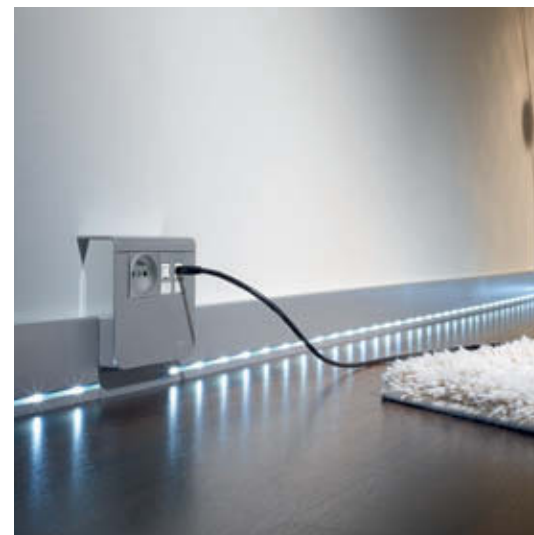

Cable management design solutions

1 Charging station
Electric energy brings you everywhere. Charge your car while you are working thanks to dedicated charging stations by Hager.

2 SL plinth with LED
Ambient lighting gives the design its finishing touch.

3 DAB Cable tray
Fixed on the ceiling to convey power and light wherever you wish.

4 BR trunking
Adaptable trunking to fit on vertical surfaces.

5 DA mobile poles
Independent poles that can be equipped with sockets and switches.

6 Underfloor boxes
Invisible boxes equipped with sockets.

7 Pull out multi outlet modules
Integrated, it is only visible when you need it.

8 RS design poles
An energy source always close to you.

9 Design trunking
Easy connection of wall-mounted elements to power supply from the floor.