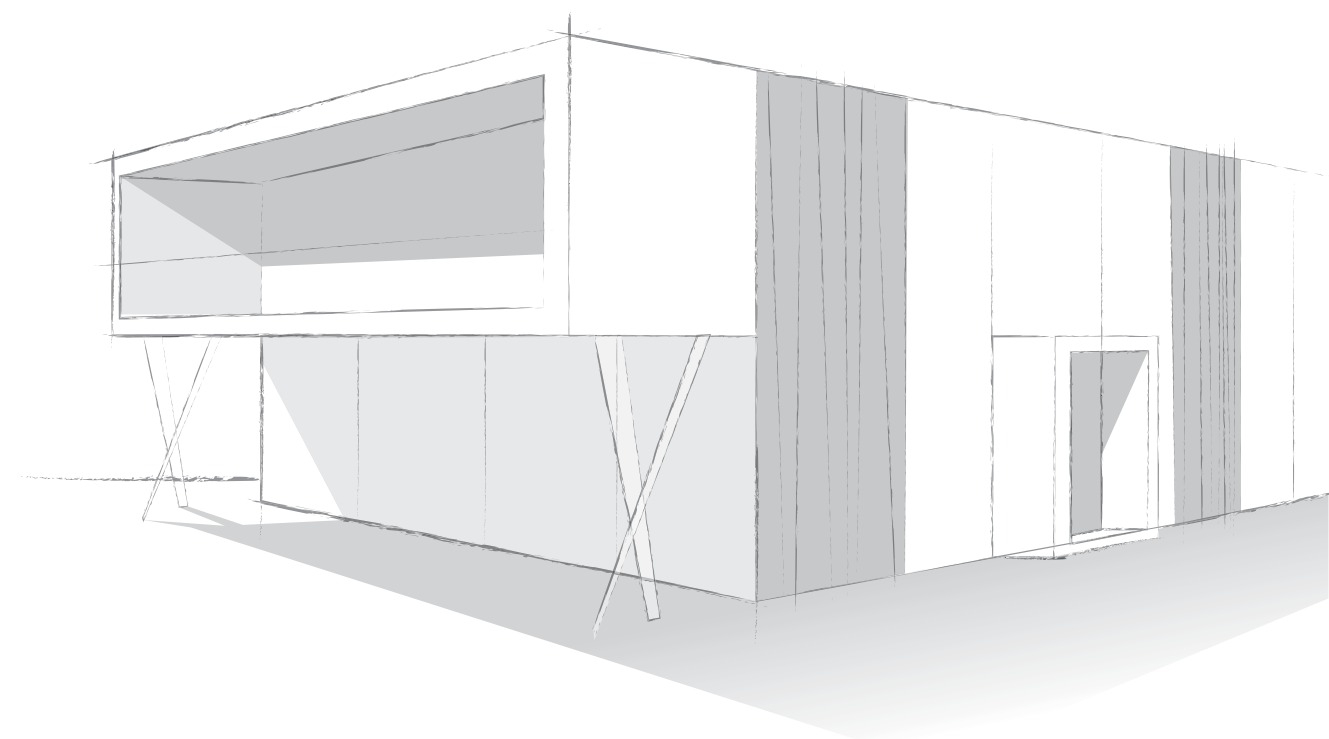

Hager Vertriebsgesellschaft mbH & Co. KG
Zum Gunterstal
66440 Blieskastel
Germany
Phone: +49 (0)6842 945 0

Hager Electro S.A.S.
132 Boulevard d'Europe
B.P. 3
67215 Obernai cedex
France
Phone: +33 (0)3 88 49 50 50
Fax: +33 (0)3 88 49 51 44
www.hager.com