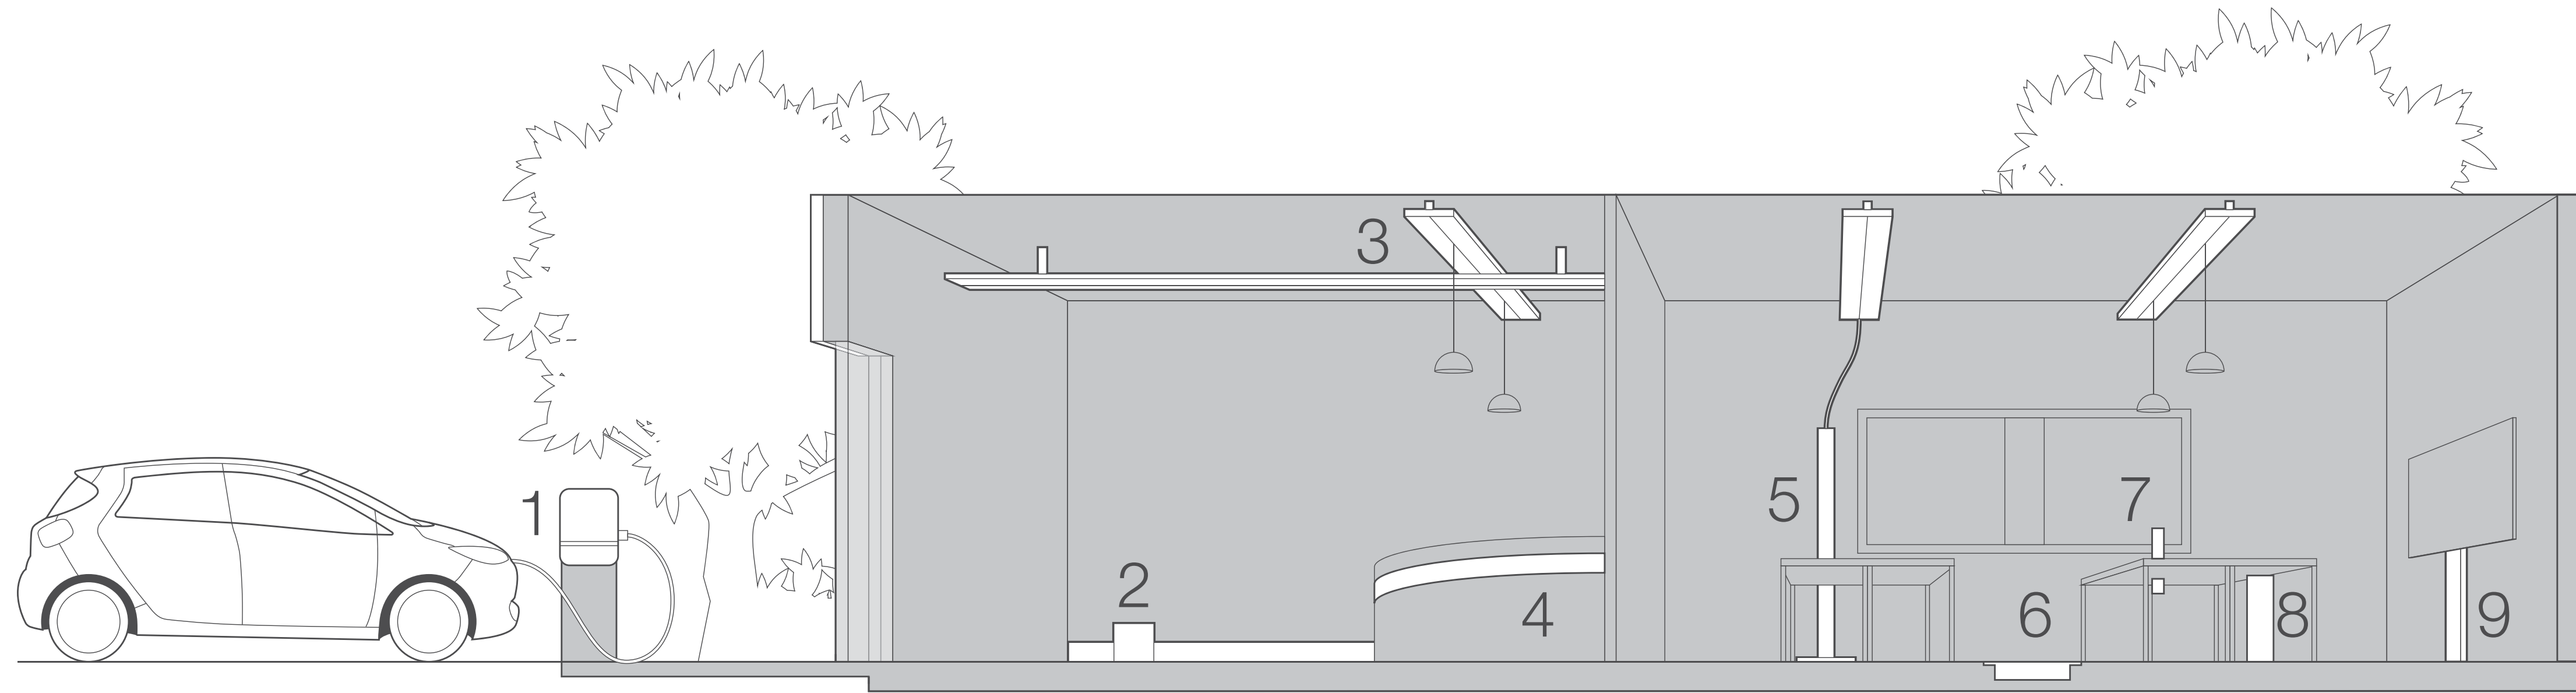

2 SL plinth with LED
Ambient lighting gives the design its finishing touch.