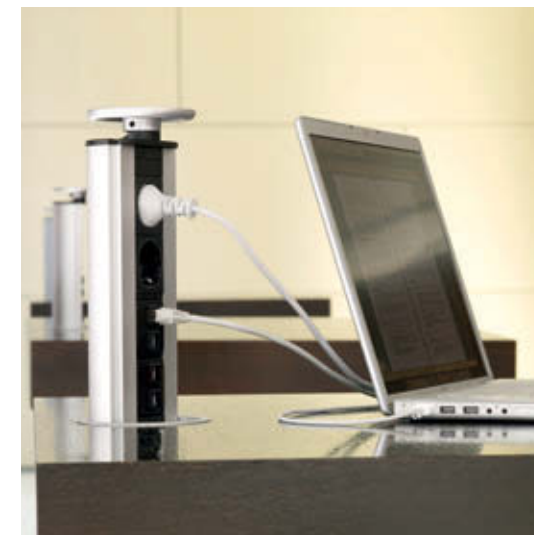

3 DAB Cable tray
Fixed on the ceiling to convey power and light wherever you wish.

4 BR trunking
Adaptable trunking to fit on vertical surfaces.

5 DA mobile poles
Independent poles that can be equipped with sockets and switches.

6 Underfloor boxes
Invisible boxes equipped with sockets.

7 Pull out multi outlet modules
Integrated, it is only visible when you need it.

8 RS design poles
An energy source always close to you.

9 Design trunking
Easy connection of wall-mounted elements to power supply from the floor.