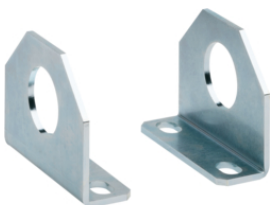

Single lifting bracket

Description	Pack qty.	Art No.
Lifting ring, Univers, 4 pieces	1	FZ767

FZ767