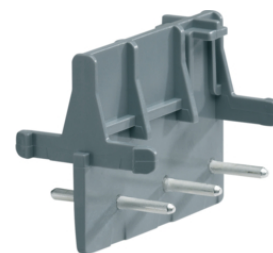

WS101

**Screw socket outlets**

Description	Pack qty.	Art No.
Systo Socket 2P+T 16A w. screws	10	<b>WS101</b>
Systo Socket 2P 16A w. screws	10	<b>WS102</b>

WS100

**Quick Connect socket outlets**

Description	Pack qty.	Art No.
Systo Socket 2P+T 16A screwless	10	<b>WS100</b>
Systo Socket 2P+T 16A + lighth screwless	10	<b>WS103</b>

WS160

**Schuko socket outlets**

Description	Pack qty.	Art No.
Systo Socket SCHUKO screwless &childpro	10	<b>WS160</b>

WS161

**Schuko socket outlets with screw**

Description	Pack qty.	Art No.
Systo Socket Schuko with screws	10	<b>WS161</b>
Systo Sock. SCHUKO screw +childprotect	10	<b>WS163</b>

WS121

**Socket outlets for trunking**

Description	Pack qty.	Art No.
Systo Socket 2P+T 16A for trunking	20	<b>WS121</b>
Systo Double socket 2P+E for trunking	10	<b>WS122</b>
Systo Triple socket 2P+E for trunking	10	<b>WS123</b>
Systo Switch 16AX for multi sockets	10	<b>WS136</b>
Systo Surge for multi sockets	1	<b>WS137</b>
Systo Filter for multi sockets	1	<b>WS138</b>
Socket Schuko for trunking	20	<b>WS171</b>
Double socket SCHUKO w. childpro	10	<b>WS172</b>
Switch 16AX for multi sockets	10	<b>WS166</b>
Systo Surge for multi sockets	1	<b>WS167</b>
Systo Filter for multi sockets	1	<b>WS168</b>

**Accessories**

Description	Pack qty.	Art No.
Systo Accessory of junction	10	<b>WS120</b>
Systo Cable clamp for multi sockets	10	<b>WS130</b>
Systo Surge for multi sockets	1	<b>WS137</b>
Systo Filter for multi sockets	1	<b>WS138</b>
Systo-Kallysta LED for socket	10	<b>WUZ694</b>
Systo 1M Wire outlet	10	<b>WS687</b>
Systo 1M Blank plate	10	<b>WS688</b>
Systo 2M Blank plate	10	<b>WS689</b>
Systo Cable outlet	10	<b>WS155</b>
Cable outlet	10	<b>WE155</b>
Systo-Kallysta Long claws	50	<b>WK697</b>
Systo-Kallysta Claws	50	<b>WK696</b>