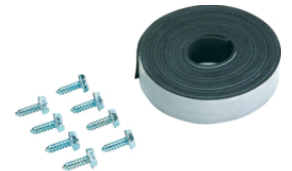

FL957A

**Locks**

Description	Pack qty.	Art No.
Triangular lock + handle, Orion.Plus	10	<b>FL96Z</b>
Square key inserts, Orion.Plus, 8 mm	1	<b>FL80Z</b>
Pair leave inserts, Orion.Plus, 3 mm	1	<b>FL95Z</b>
Square key inserts, Orion.Plus, 6 mm	1	<b>FL82Z</b>
Pair triangle insert, Orion.Plus, 8 mm	1	<b>FL93Z</b>

FL96Z

**Wall fixing brackets**

Description	Pack qty.	Art No.
Wall steel fixing brackets, Orion.Plus	1	<b>FL85Z</b>

FL85Z

**Earthing kit**

Description	Pack qty.	Art No.
Ground wire kit, Orion.Plus	1	<b>FL874A</b>

FL874A

**Vertical association kit**

Description	Pack qty.	Art No.
Vertical connecting kit S/ORION+	1	<b>FL670A</b>

FL670A