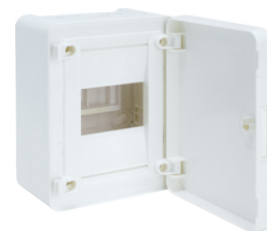

1 row, 4 modules

Description	Pack qty.	Art No.
Sm.distr, golf, surface, 4M, wh door	1	VS104PF
Sm.distr, golf, surface, 4M, transp. door	1	VS104TF
Sm.distr, golf, surface, 4M, wh door	1	VS104PJ
Sm.distr, golf, surface, 4M, transp. door	1	VS104TJ

VS104PF