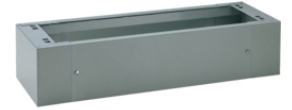

Plinth

Description	Pack qty.	Art No.
Plinth, Quadro5, H150 700x260 mm	1	FM450