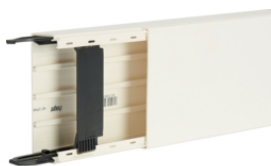

M7248

40 x 90, 2 coupling pieces, 4 cable retainer, clamp

Description	Pack qty.	Art No.
Cable retainer LF/LFP, width 90mm	10	M7248

LFF4011009010

40 x 110, 2 coupling pieces, 4 cable retainer

Description	Pack qty.	Art No.
Liféa trunking40x110, c, 2cable r., pw	20	LFF4011009010
Liféa trunking40x110, c, 2cable r., g	20	LFF4011007030