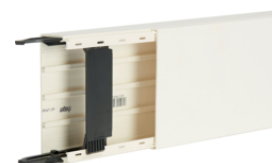

LFF4011009010