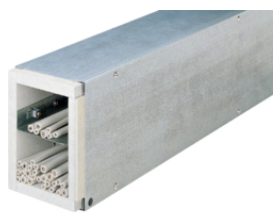

Fire resistant trunkings

	Page
tehalit.camelea fire resistant trunking	3
tehalit.camelea specific and on measure fire resistant trunking	5

FWK3500600VERZ

88 x 100

Description	Pack qty.	Art No.
fire protect trunk FWK 30 50x60 1,5m ga	1	FWK3500600VERZ
Partition, FWK H50, galvanized	20	L6664VERZ
Partition, FWK H50, PVC	20	L6632
Internal corner, FWK 30/50060, galvanized	1	L6811VERZ
External corner, FWK 30/50060, galvanized	1	L6812VERZ
Flat corner, FWK 30/50060, galvanized	1	L6815VERZ
T piece, FWK 30/50060, galvanized	1	L6816VERZ
sliding collar, FWK 30/50060, galvanized	1	L6818VERZ
End cap, FWK 30/50060, galvanized	1	L6813VERZ
length adapter, FWK 30/50060, galvanized	1	L6810VERZ
adaption piece, FWK 30/50060	1	L6819

FWK3501100VERZ

88 x 150

Description	Pack qty.	Art No.
fire protect trunk FWK 30 50x110 1,5m ga	1	FWK3501100VERZ
Partition, FWK H50, galvanized	20	L6664VERZ
Partition, FWK H50, PVC	20	L6632
Internal corner, FWK 30/50110, galvanized	1	L6821VERZ
External corner, FWK 30/50110, galvanized	1	L6822VERZ
Flat corner, FWK 30/50110, galvanized	1	L6825VERZ
T piece, FWK 30/50110, galvanized	1	L6826VERZ
sliding collar, FWK 30/50110, galvanized	1	L6828VERZ
adaption piece, FWK30/50110	1	L6829
End cap, FWK 30/50110, galvanized	1	L6823VERZ
length adapter, FWK 30/50110, galvanized	1	L6820VERZ
Cable retaining clip, FWK 50110	15	L5732VERZ

FWK3502100VERZ

88 x 250

Description	Pack qty.	Art No.
fire protect trunk FWK 30 50x210 1,5m ga	1	FWK3502100VERZ
Partition, FWK H50, galvanized	20	L6664VERZ
Partition, FWK H50, PVC	20	L6632
Internal corner, FWK 30/50210, galvanized	1	L6851VERZ
External corner, FWK 30/50210, galvanized	1	L6852VERZ
Flat corner, FWK 30/50210, galvanized	1	L6855VERZ
T piece, FWK 30/50210, galvanized	1	L6856VERZ
sliding collar, FWK 30/50210, galvanized	1	L6858VERZ
adaption piece, FWK 30/50210	1	L6859
End cap, FWK 30/50210, galvanized	1	L6853VERZ
length adapter, FWK 30/50210, galvanized	1	L6850VERZ
Clamp steel to FWK 3E/30/90 50x210mm	15	L5733VERZ