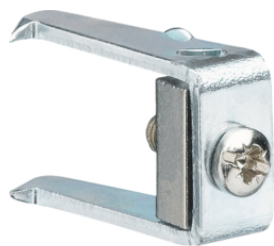

Switches

Description	Pack qty.	Art No.
French socket 2P+T screwless Pure	10	WE100
Essensya Sock 2P+T 16A screwless + claws	10	WE100G
Essensya Pack of 50x sockets 2P+E 16A	1	WE10050
Essensya Socket 2P+T /detromp. screwless	10	WE105
Essensya Socket 2P 16A w. screws + claws	10	WE102G
Essensya Socket 2P 16A w. screws	10	WE102
Essensya Double socket 2P+T 16A	5	WE122
Essensya Triple socket 2P+T 16A	3	WE123
USB Charger 3APure White	1	WE112
USB Charger 3A A+C Pure	1	WE113

Description	Pack qty.	Art No.
Essensya Box 1-gang	10	WE681

WE681

Detrompeur

Description	Pack qty.	Art No.
Gallery Detrompeur for socket	10	WS697

WS697

Claws

Description	Pack qty.	Art No.
Systo-Kallysta Claws	50	WK696
Systo-Kallysta Long claws	50	WK697

WK696

Frame 45 x 45

Description	Pack qty.	Art No.
essensya Frame	10	WE450

WE450

Telephone switch

Description	Pack qty.	Art No.
Essensya Telephone socket T	10	WE200

WE200

RJ45 switches categorie 5e