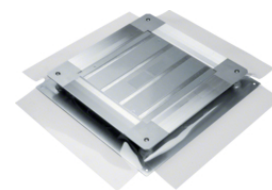

Junction boxes / floor boxes

Description	Pack qty.	Art No.
floor box with floor plate size2 50-80	1	UDB2050080
floor box with floor plate size2 75-125	1	UDB2075125
floor box with floor plate size2 120-170	1	UDB2120170
floor box with floor plate size3 50-80	1	UDB3050080
floor box with floor plate size3 75-125	1	UDB3075125
floor box with floor plate size3 120-170	1	UDB3120170
floor box steel size3 70-120	1	UDS3070120