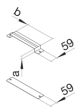

UKS190280

Mounting bracket

Description	Pack qty.	Art No.
mounting bracket underfloor duct 190x28	20	UKB190280
mounting bracket underfloor duct 190x38	20	UKB190380
mounting bracket underfloor duct 240x28	20	UKB240280
mounting bracket underfloor duct 240x38	20	UKB240380
mounting bracket underfloor duct 340x28	20	UKB340280
mounting bracket underfloor duct 340x38	20	UKB340380