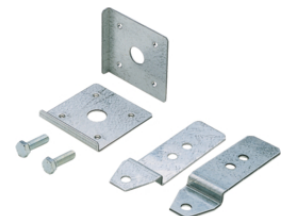

Description	Pack qty.	Art No.
Entrée de câbles, FK, gliss.,600mm	1	FK270
Entrée de câbles, FK, gliss.,800mm	1	FK280
Entrée de câbles, FK, gliss.,1000mm	1	FK290

FK270

Socles supplémentaires

Description	Pack qty.	Art No.
Socle, FK, 100x600x400mm	1	FK370
Socle, FK, 100x800x400mm	1	FK380
Socle, FK, 100x1000x400mm	1	FK390
Socle, FK, 100x600x500mm	1	FK371
Socle, FK, 100x800x500mm	1	FK381
Socle, FK, 100x1000x500mm	1	FK391

FK380

Jeu de pattes perforées

Description	Pack qty.	Art No.
Traverse, FK, perfor.,400mm, 2pcs	1	FK404
Traverse, FK, perfor.,500mm, 2pcs	1	FK405

FK404

Accessoires pour juxtaposition

Description	Pack qty.	Art No.
Kit assoc horiz	1	FM635
Joint d'accouplement d'armoire	1	FN951

FM635

Fixation et transport

Description	Pack qty.	Art No.
Jeu 2 pattes fixation murale	1	FM640
Jeu 2 anneaux de levage	1	FM653

FM640

Inserts de fermeture pour serrure standard

Description	Pack qty.	Art No.
Fermeture insert, venezia, db. barre, 3mm	10	10962

Poignée étanche

Description	Pack qty.	Art No.
Poignée, quadro 5, IP54,étanche, rotative	5	FZ680

FZ680

FL75Z

Inserts de fermeture

Description	Pack qty.	Art No.
Insert, orion plus, 8mm, triang.	5	FL74Z
Insert, orion plus, db.barre, 3mm	5	FL75Z
Insert, orion plus, 8x8mm, carré	5	FL76Z
Serrure à clé pour coffret H>1150	1	FL98Z