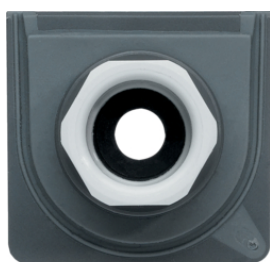

WNA691

Accessories for box input of tube & cable

Description	Pack qty.	Art No.
cubyko Slider for tube and cable grey	10	WNA691
cubyko Slider for tube and cable white	10	WNA691B

WNA693

Slider for cable gland M20