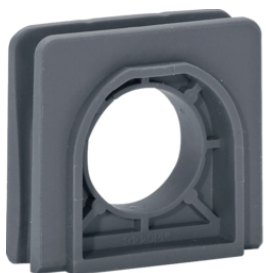

WNA691

Accessories for box input of tube & cable

Description	Pack qty.	Art No.
cubyko Slider for tube and cable grey	10	WNA691
cubyko Slider for tube and cable white	10	WNA691B

WNA693

Slider for cable gland M20

Description	Pack qty.	Art No.
cubyko Slider for cable gland M20	10	WNA693

WNA694

Link between 2 boxes

Description	Pack qty.	Art No.
cubyko Link between 2 boxes grey	10	WNA694

WNA401

Single flush adapter

Description	Pack qty.	Art No.
cubyko Sgle flush adapter compos. grey	10	WNA401
cubyko Sgle flush adapter compos. white	10	WNA401B