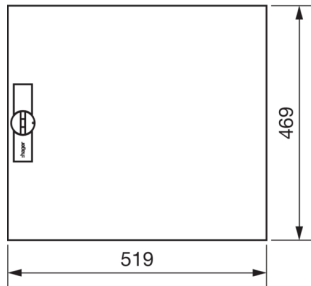

FZ002N

**Door, univers, right, f.encl. 500x550mm**

Product Datasheet

**Architecture**

Intended door position right

**Configuration**

Version as door for disconnecting switch interlocking no

**Cover, door**

Type of door closing Hinged pattern handle and bar locking

Number of keylock of the door 1

Door type for switch gear cabinet Partial door

Door quantity 1

Transparent cover or door no

**Materials**

Colour pure white

Colour white

RAL colour RAL 9010 - Pure white

Material sheet steel

Type of surface treatment powder-coated

**Dimensions**

Depth of installed product 12 mm

Height of installed product 469 mm

Width of installed product 519 mm

**Equipment**

Number of rows 3

Quantity of section in width 2

Number of keys 1

**Standards**

European directive WEEE not concerned

**Safety**

Protection index IP IP44