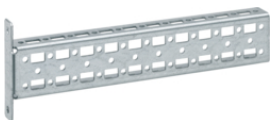

Perforated bars on the side

Description	Pack qty.	Art No.
Perf. lat. bracket Quadro5 L400 mm	4	FN690E
Perf. lat. bracket Quadro5 L600 mm	4	FN691E
Perf. lat. bracket Quadro5 L800 mm	4	FN692E