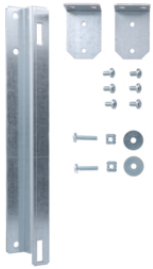

FN970E

Crossbars for busbar mounting

Description	Pack qty.	Art No.
Bracket, quadro.system, D400 mm	2	FN970E
Bracket, quadro.system, D600 mm	2	FN971E
Bracket, quadro.system, D800 mm	2	FN972E